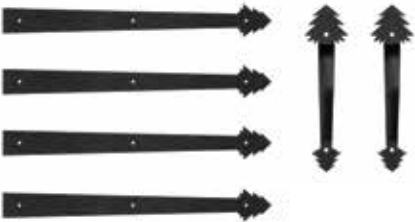

Collections

Each collection consists of four 16"x 2" hinge straps and two 9" pull handles. Every piece is made from black powder coated steel with a hand-hammered look. Additional accent pieces are available to match or complement each collection.

Conifer