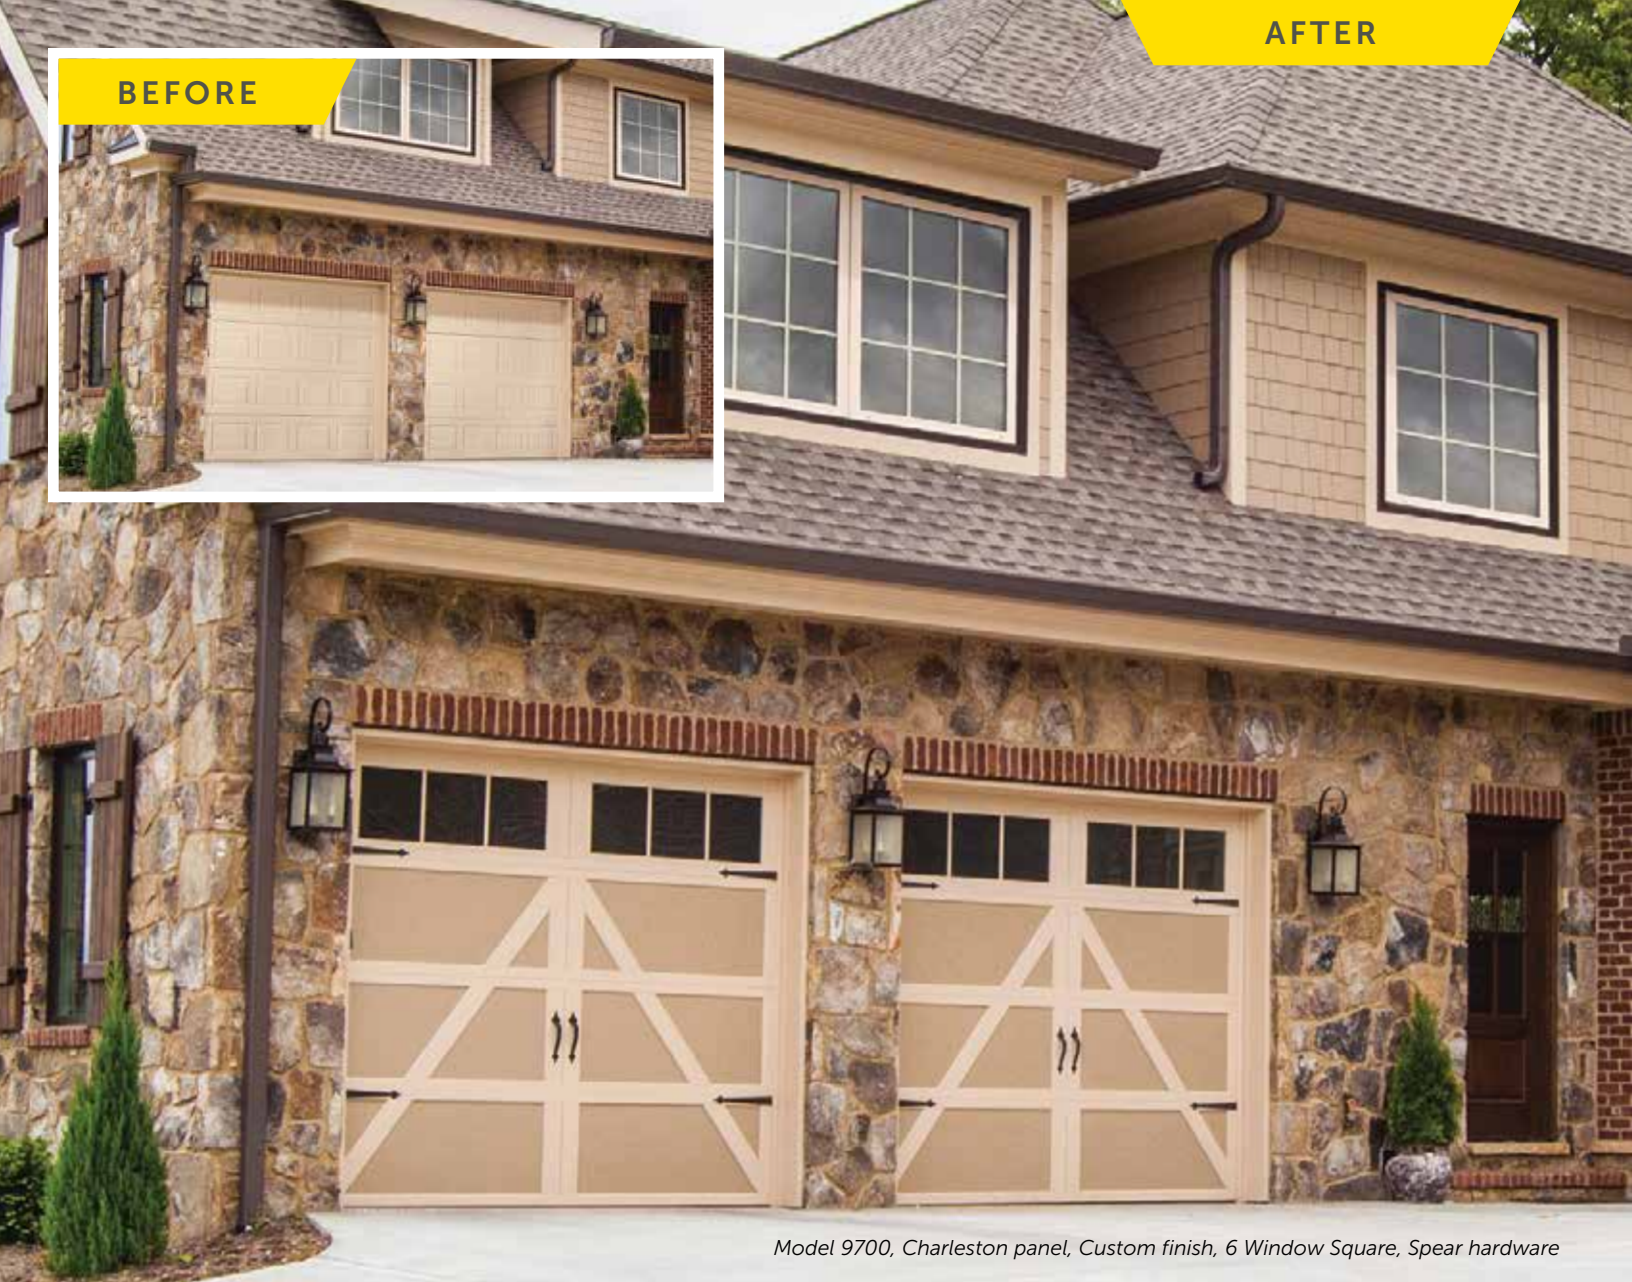

AFTER

BEFORE

Model 9700, Charleston panel, Custom finish, 6 Window Square, Spear hardware

Garage Door Design Center

To see this door on your home, visit wayne-dalton.com, or download our Garage Door Design Center app. Upload a photo of your home and experiment with panel designs, color options, window styles and decorative hardware designs. Instant curb appeal awaits you with just a click of your mouse.

Wayne Dalton
GARAGE DOORS

DISTRIBUTED BY:

2501 S. State Hwy. 121 Bus., Ste 200
Lewisville, TX 75067

wayne-dalton.com

© 2019 Wayne Dalton, a Division of Overhead Door Corporation. Consistent with our policy of continuing product improvement, we reserve the right to change product specifications without notice or obligation. Item 320133 11/19