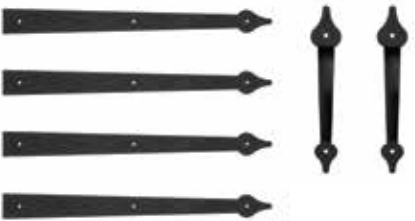

Collections

Each collection consists of four 16"x 2" hinge straps and two 9" pull handles. Every piece is made from black powder coated steel with a hand-hammered look. Additional accent pieces are available to match or complement each collection.

Spear