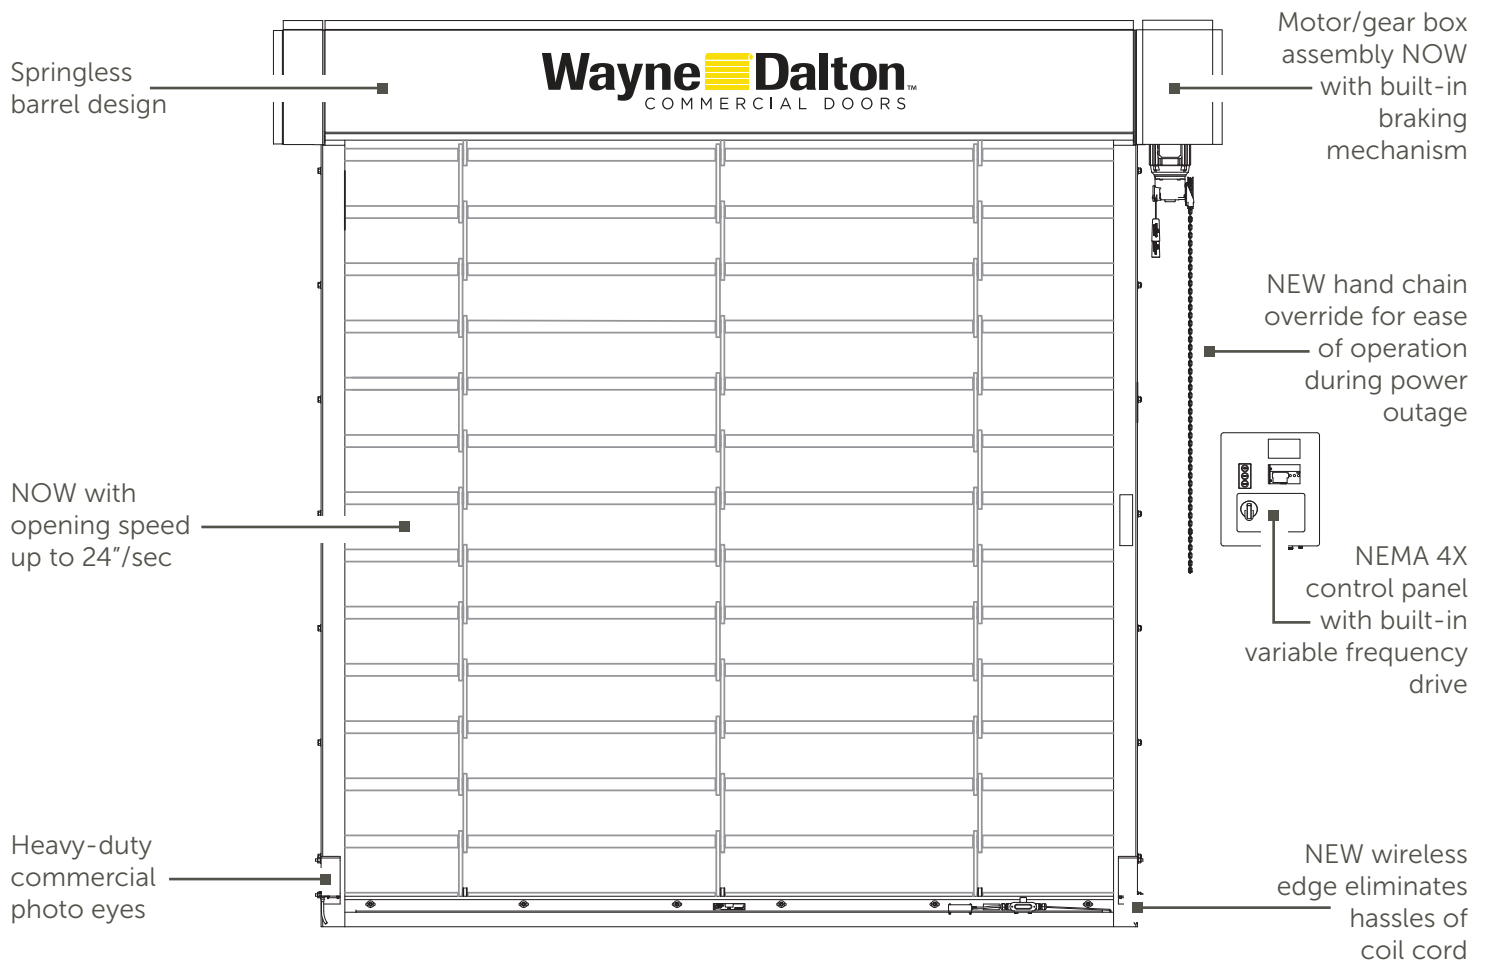

# MODEL 600 ADV

## Enhanced Design for Improved Interaction

Wayne Dalton's newly improved Model 600 ADV Advanced Performance Grille features enhanced safety features and improved interaction.

[wayne-dalton.com](http://wayne-dalton.com)