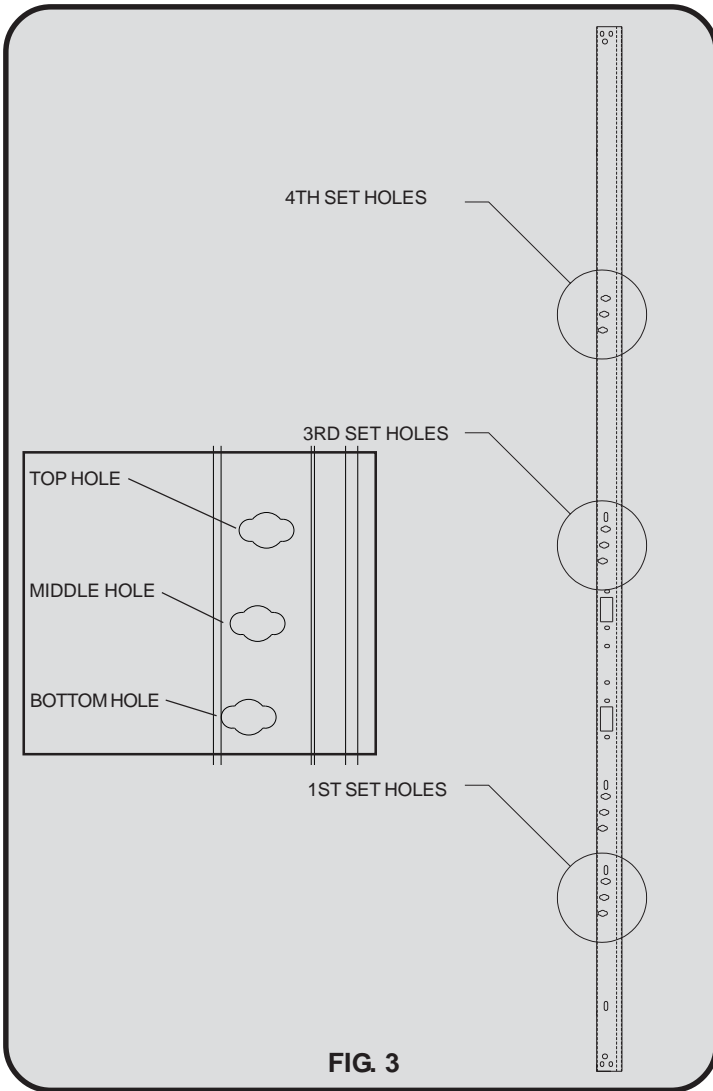

BMW QUICK INSTALL TRACK QIJB LOCATION						
DOOR HEIGHT	1ST SET		3RD SET		4TH SET	
	JAMB BRACKET	POSITION	JAMB BRACKET	POSITION	JAMB BRACKET	POSITION
6'0"	QIJB - 3	MIDDLE	QIJB - 6	TOP	NOT APPLICABLE	
6'5"	QIJB - 3	MIDDLE	QIJB - 5	BOTTOM	NOT APPLICABLE	
6'8"	QIJB - 3	MIDDLE	QIJB - 5	BOTTOM	NOT APPLICABLE	
7'0"	QIJB - 3	MIDDLE	QIJB - 5	BOTTOM	NOT APPLICABLE	
7'3"	QIJB - 3	MIDDLE	QIJB - 5	MIDDLE	QIJB - 6	MIDDLE
7'6"	QIJB - 3	MIDDLE	QIJB - 5	MIDDLE	QIJB - 6	MIDDLE
8'0" 4 SECT.	QIJB - 3	MIDDLE	QIJB - 5	MIDDLE	QIJB - 6	MIDDLE
8'0" 5 SECT.	QIJB - 3	BOTTOM	QIJB - 5	BOTTOM	QIJB - 6	BOTTOM

BMW QUICK INSTALL TRACK STANDARD LIFT and LHR			
DOOR HEIGHT	10"R/12"R	14"R	LHR
6'0"	62" TRACK (1575 mm)	64" TRACK (1626 mm)	57" TRACK (1448 mm)
6'5"	67" TRACK (1702 mm)	69" TRACK (1753 mm)	62" TRACK (1575 mm)
6'8"	70" TRACK (1778 mm)	72" TRACK (1829 mm)	65" TRACK (1651 mm)
7'0"	74" TRACK (1880 mm)	76" TRACK (1930 mm)	69" TRACK (1753 mm)
7'3"	77" TRACK (1956 mm)	79" TRACK (2007 mm)	72" TRACK (1829 mm)
7'6"	80" TRACK (2032 mm)	82" TRACK (2083 mm)	75" TRACK (1905 mm)
8'0" 4 & 5 SECTION	86" TRACK (2184 mm)	88" TRACK (2235 mm)	81" TRACK (2057 mm)

FIG. 3

② Installing the Q.I. Jamb Brackets

Measure the length of the vertical tracks. Using the jamb bracket schedule, determine the placement of the jamb brackets for your door height and track type. Install the jamb brackets into the appropriate hole at their respective locations (see **Fig. 3**).