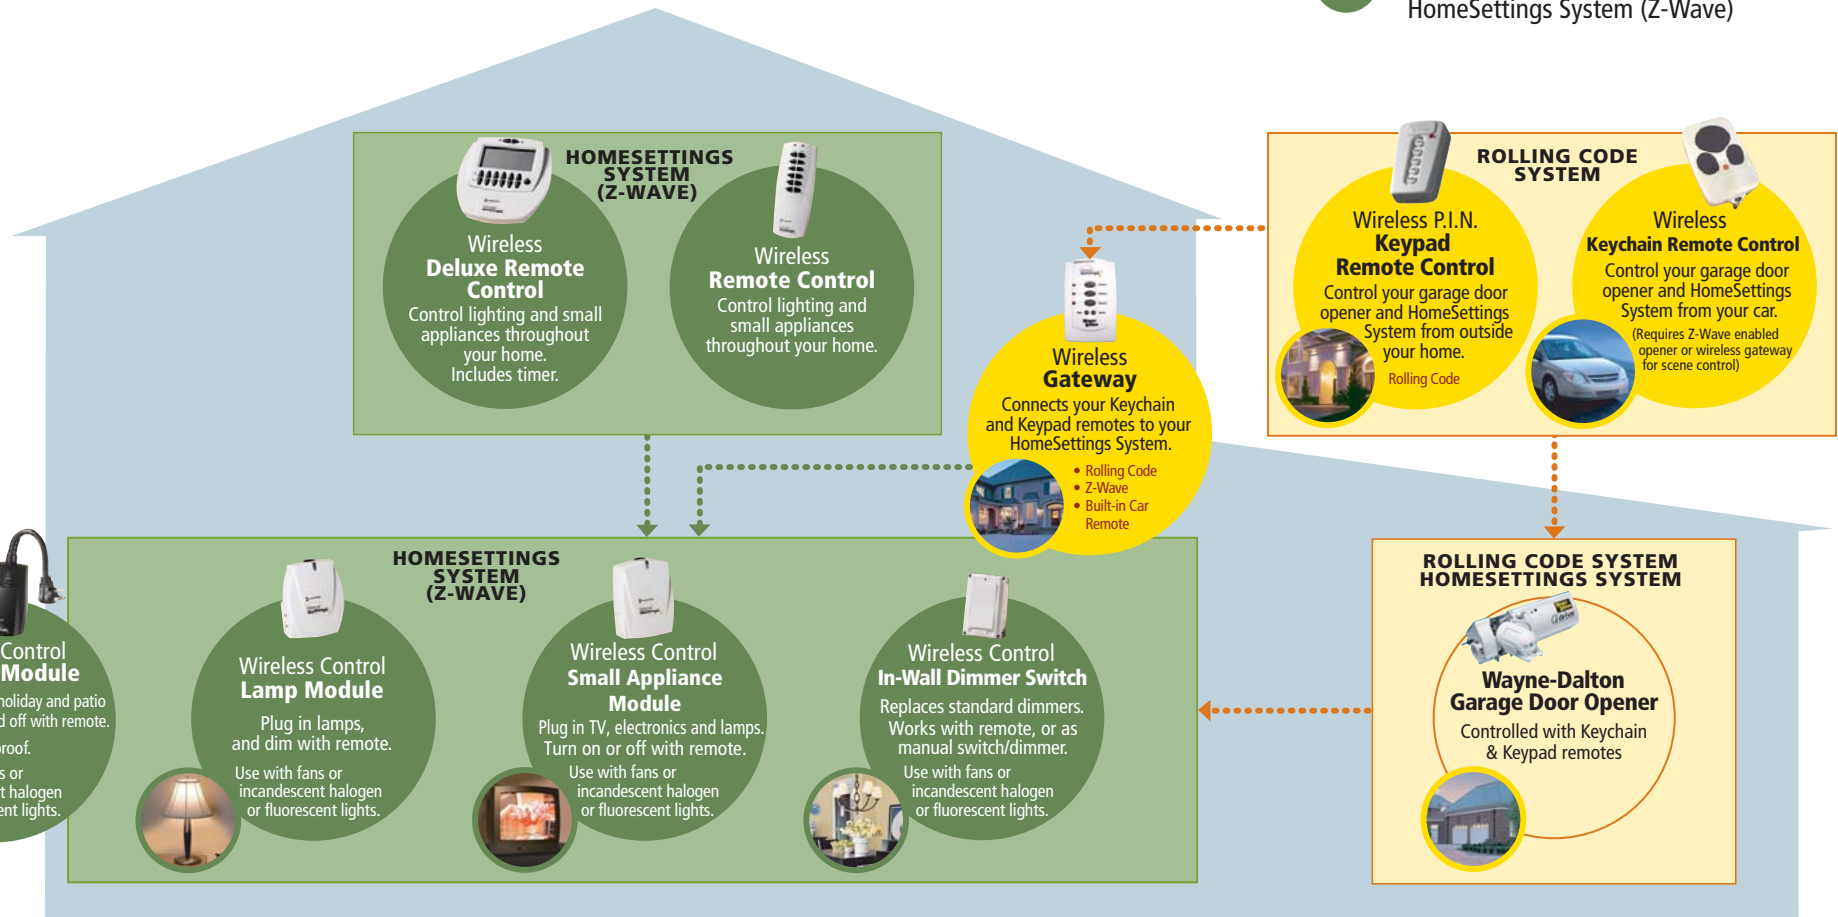

Now, Wayne-Dalton makes home automation easy and affordable for homeowners.

It starts with Wayne-Dalton.

The garage door is the new front door for most people. The last thing most homeowners do when they leave home is close the garage door. The first thing most homeowners do when they get home is open the garage door. Starting with any Wayne-Dalton HomeSettings™ enabled garage door opener, you can use the same simple push of a transmitter button to turn on or off any HomeSettings items installed in your house.

Wayne-Dalton opens doors for builders, too.

As annual home automation sales approach \$5 billion, a Z-Wave enabled garage door opener gives builders an easy-to-install, affordable home control system. It's the in-demand upgrade that helps boost a home's appeal, marketability and value.

HOME ACCESS & CONTROLS

Item 329699 2/07

-  **Security System Components**
Rolling Code or PIN Codes
-  **Convenience Components**
HomeSettings System (Z-Wave)

Wayne-Dalton combines security and convenience.

The key to the system is Z-Wave® interoperable components. Wireless technology manages the security and convenience of your home. To browse all of the components for your home, visit www.wayne-dalton.com/access