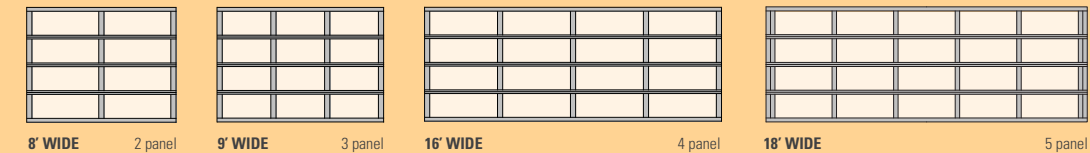

7' AND 8' TALL DOORS

Choose tempered safety glass, acrylic or solid panels in a wide variety of colors, tints and styles. Most panel styles are also available in both single pane and insulated configurations.